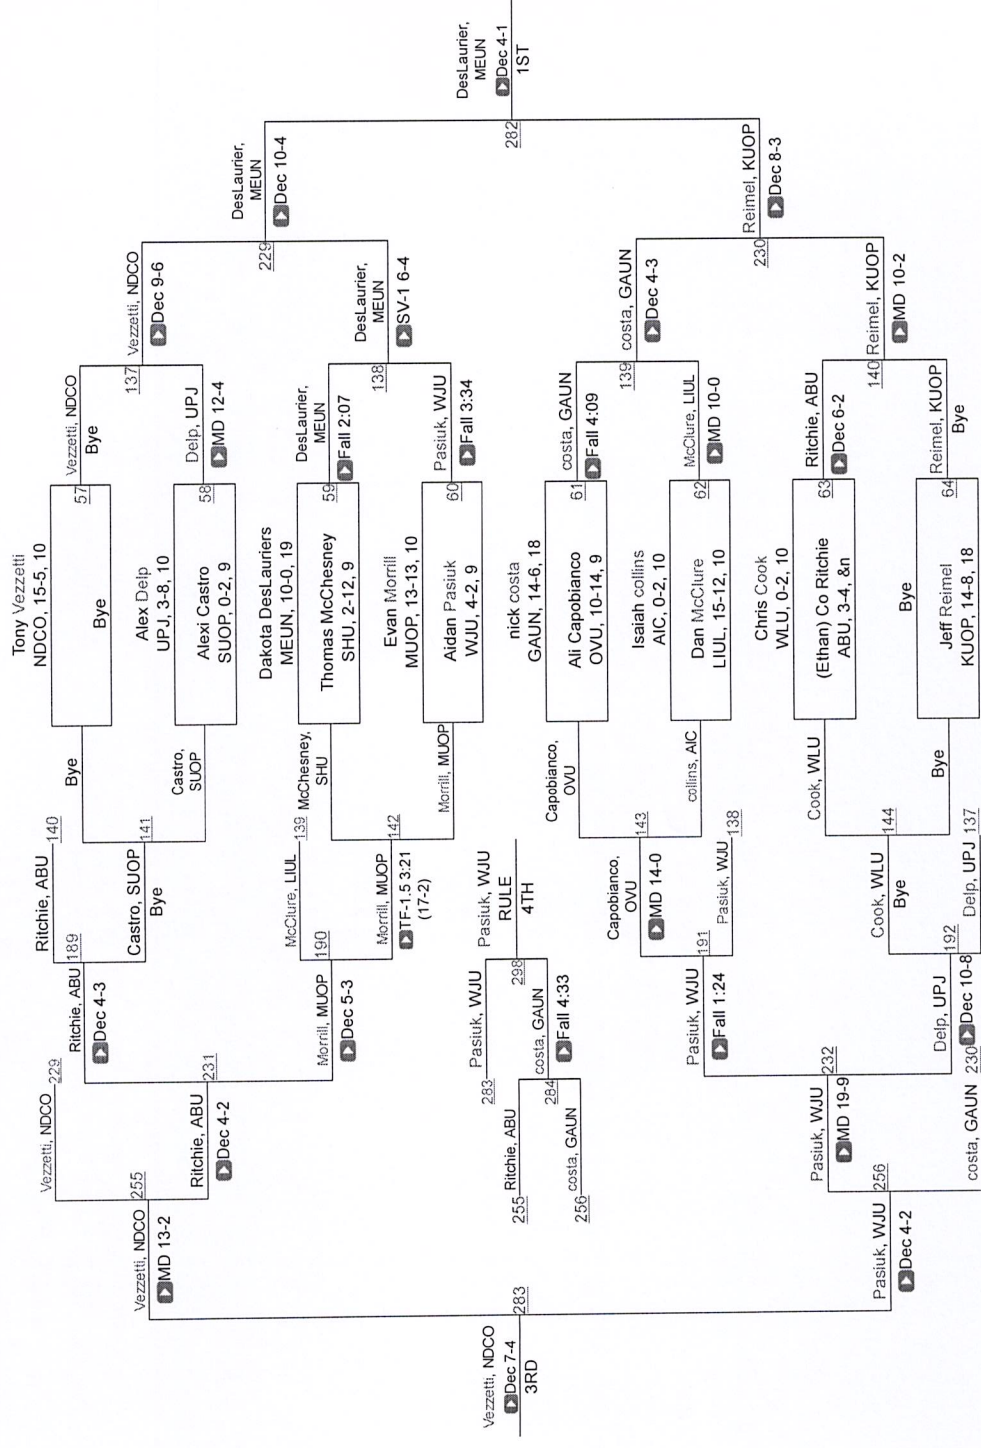

Team Scores

1 Notre Dame College (Ohio)	133.5
2 University Of Pittsburgh Johnstown	111.5
3 Wheeling Jesuit University	101.5
4 Gannon University	85.0
5 Mercyhurst University	83.5
6 Seton Hill University	69.0
7 Kutztown University Of Pennsylvania	49.5
8 Millersville University Of Pennsylvania	39.5
9 Long Island University/LIU Post	37.5
10 West Liberty University	33.5
11 Alderson Broaddus University	31.0
11 Shippensburg University Of Pennsylvania	31.0
13 Ohio Valley University	19.5
14 East Stroudsburg University Of Pennsylvania	8.5
15 American International College	7.5

NCAA DII Super Regional East

125

NCAA DII Super Regional East

184

NCAA DII Super Regional East