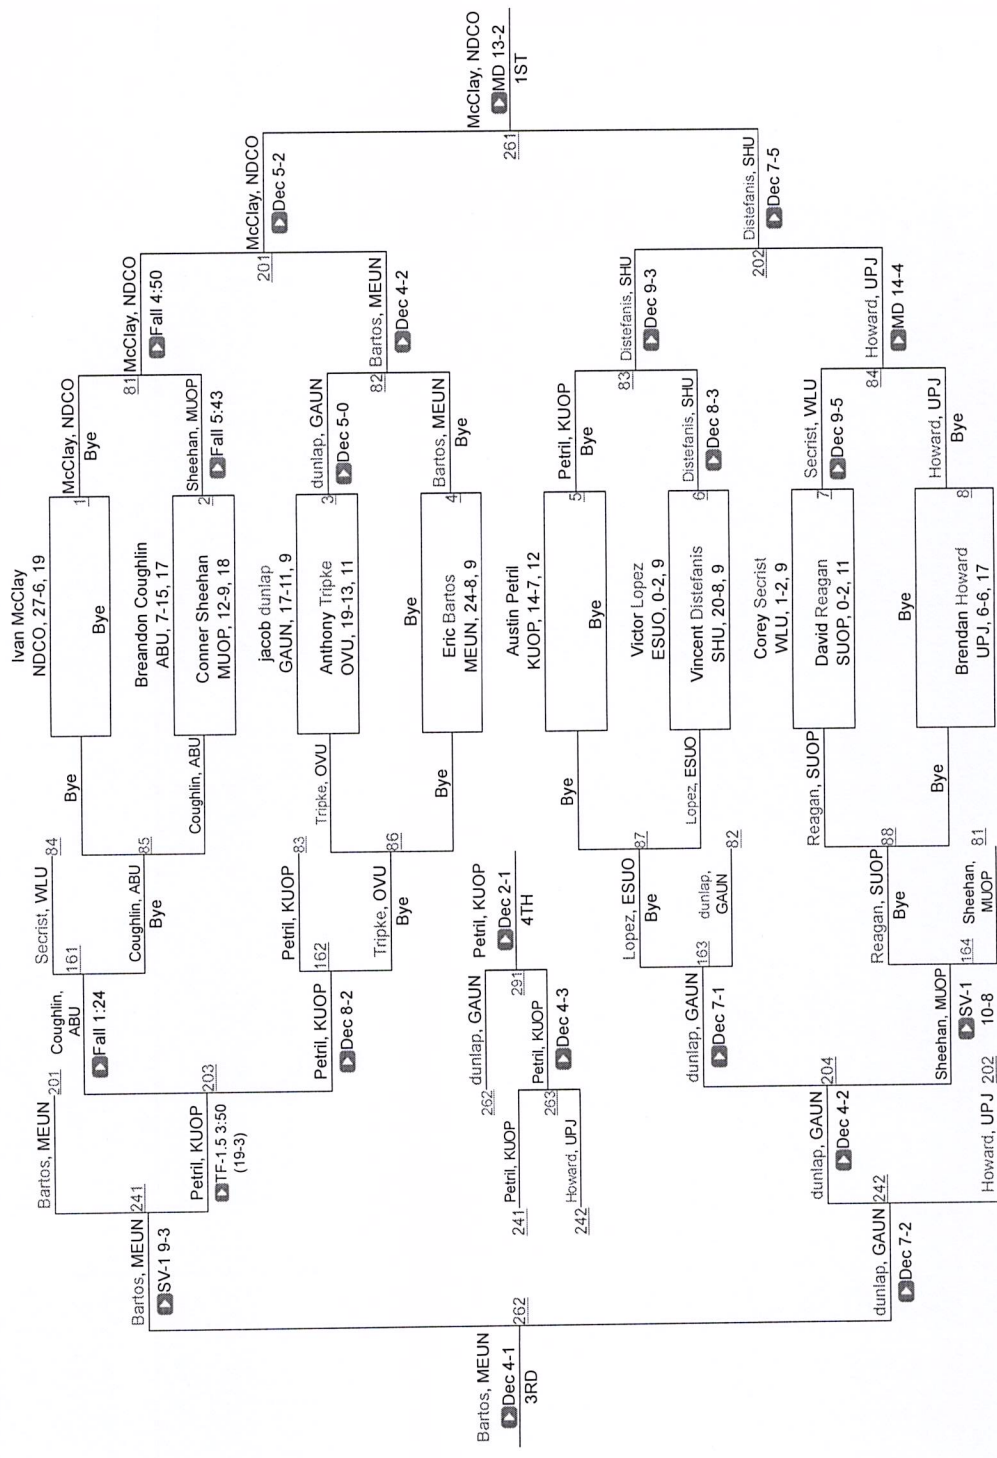

Team Scores

1 Notre Dame College (Ohio)	133.5
2 University Of Pittsburgh Johnstown	111.5
3 Wheeling Jesuit University	101.5
4 Gannon University	85.0
5 Mercyhurst University	83.5
6 Seton Hill University	69.0
7 Kutztown University Of Pennsylvania	49.5
8 Millersville University Of Pennsylvania	39.5
9 Long Island University/LIU Post	37.5
10 West Liberty University	33.5
11 Alderson Broaddus University	31.0
11 Shippensburg University Of Pennsylvania	31.0
13 Ohio Valley University	19.5
14 East Stroudsburg University Of Pennsylvania	8.5
15 American International College	7.5

NCAA DII Super Regional East

125

NCAA DII Super Regional East

184

NCAA DII Super Regional East